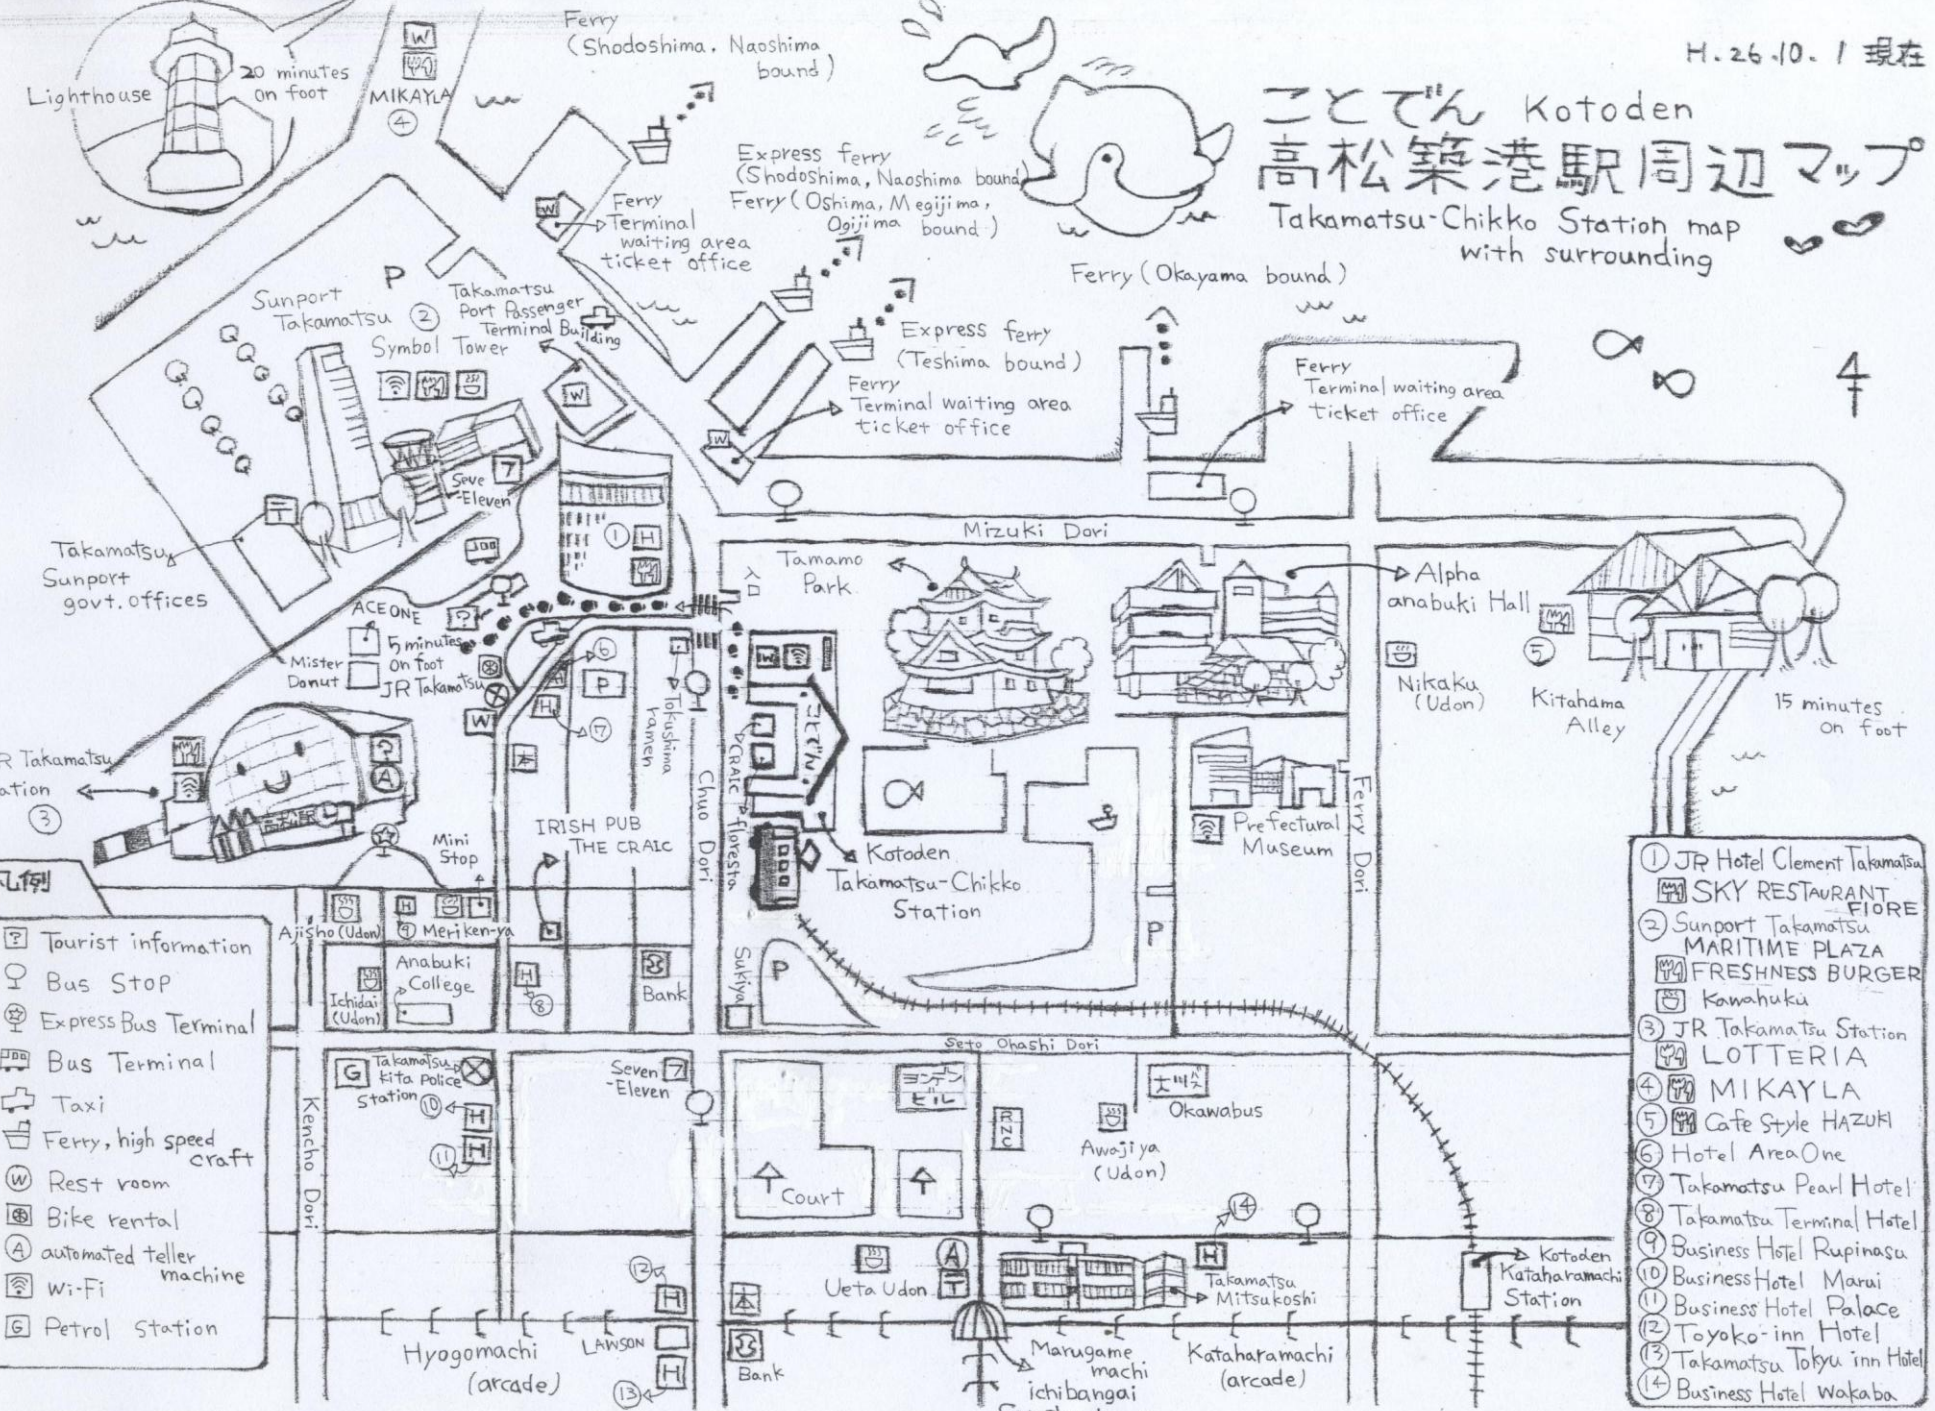

H. 26. 10. 1 現在

# ことでん Kotoden 高松築港駅周辺マップ Takamatsu-Chikko Station map with surrounding

- 凡例
- Tourist information
  - Bus Stop
  - Express Bus Terminal
  - Bus Terminal
  - Taxi
  - Ferry, high speed craft
  - Rest room
  - Bike rental
  - automated teller machine
  - Wi-Fi
  - Petrol Station

- ① JR Hotel Clement Takamatsu
- SKY RESTAURANT FIORE
- ② Sunport Takamatsu
- MARITIME PLAZA
- FRESHNESS BURGER
- Kawahuku
- ③ JR Takamatsu Station
- LOTTERIA
- ④ MIKAYLA
- ⑤ Cafe Style HAZUKI
- ⑥ Hotel Area One
- ⑦ Takamatsu Pearl Hotel
- ⑧ Takamatsu Terminal Hotel
- ⑨ Business Hotel Rupinasa
- ⑩ Business Hotel Marui
- ⑪ Business Hotel Palace
- ⑫ Toyoko-inn Hotel
- ⑬ Takamatsu Tokyu inn Hotel
- ⑭ Business Hotel Wakaba